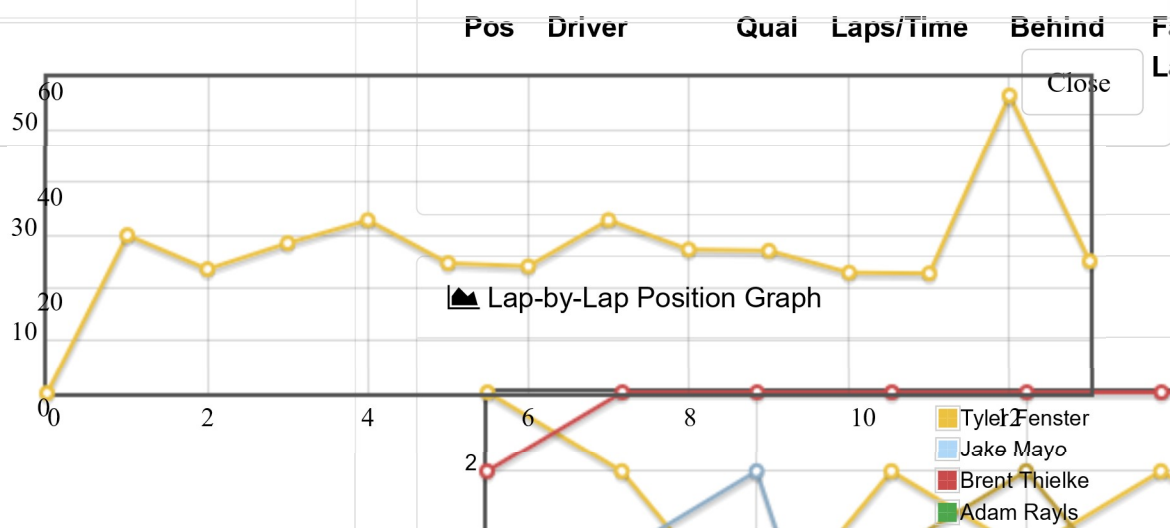

6	5 Andrew Selvaggi	5	16/6:04.146	9.187	20
---	-------------------	---	-------------	-------	----

7	4 Tyler Sweany	3	16/6:06.238	2.092	20
---	----------------	---	-------------	-------	----

8	8 Ebi Beck	8	15/6:05.324	23.441	20
---	------------	---	-------------	--------	----

9	7 Almond McClain	9	13/6:17.836	1:10.641	20
---	------------------	---	-------------	----------	----

10	1 Matt Kellett	6	3/1:13.023		20
----	----------------	---	------------	--	----

Lap Chart

 Almond McClain